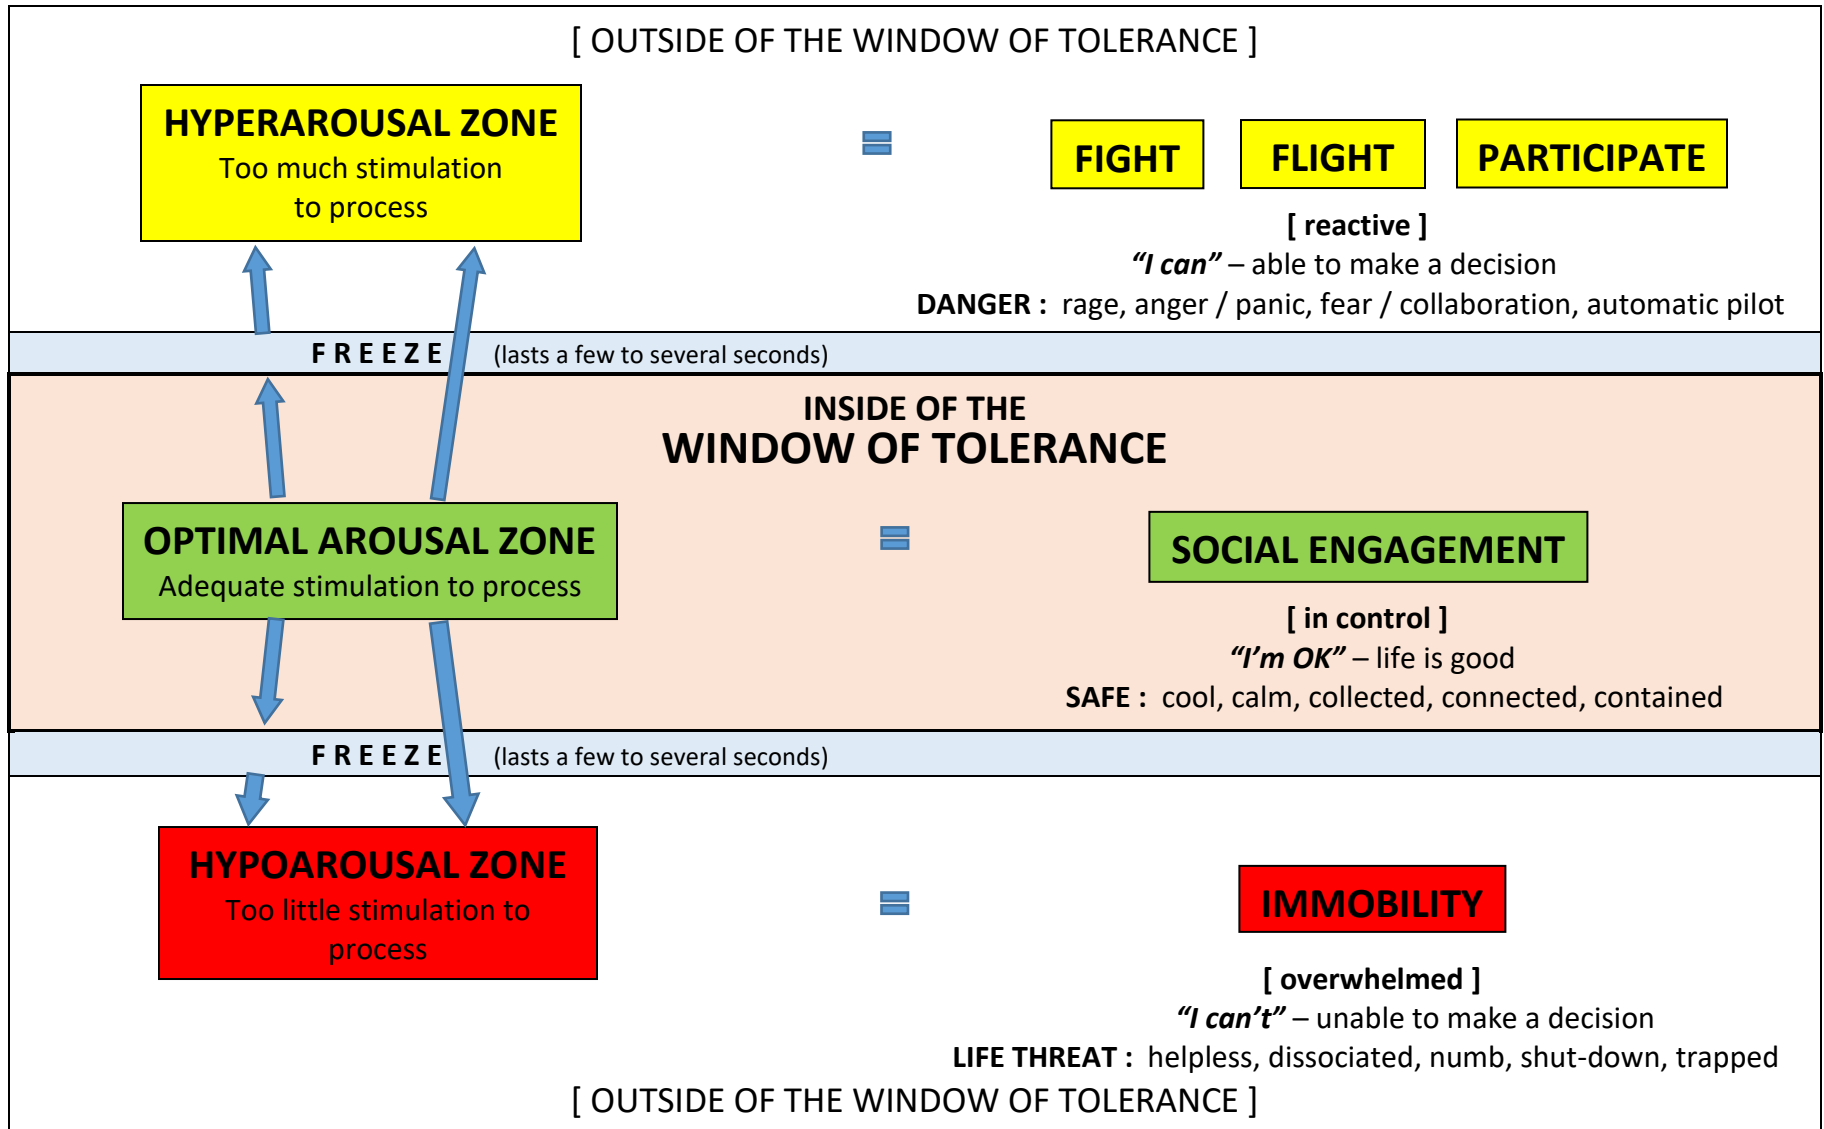

WINDOW OF TOLERANCE

Adaptation: Ashkan Rahmani, BSc, MSc, MSW & Luc Dumouchel, BPsy, MA, RP (2019)

Sources: Ogden, Minton & Pain (2006), pp. 27, 32; Corrigan, Fisher & Nutt (2010), p. 2