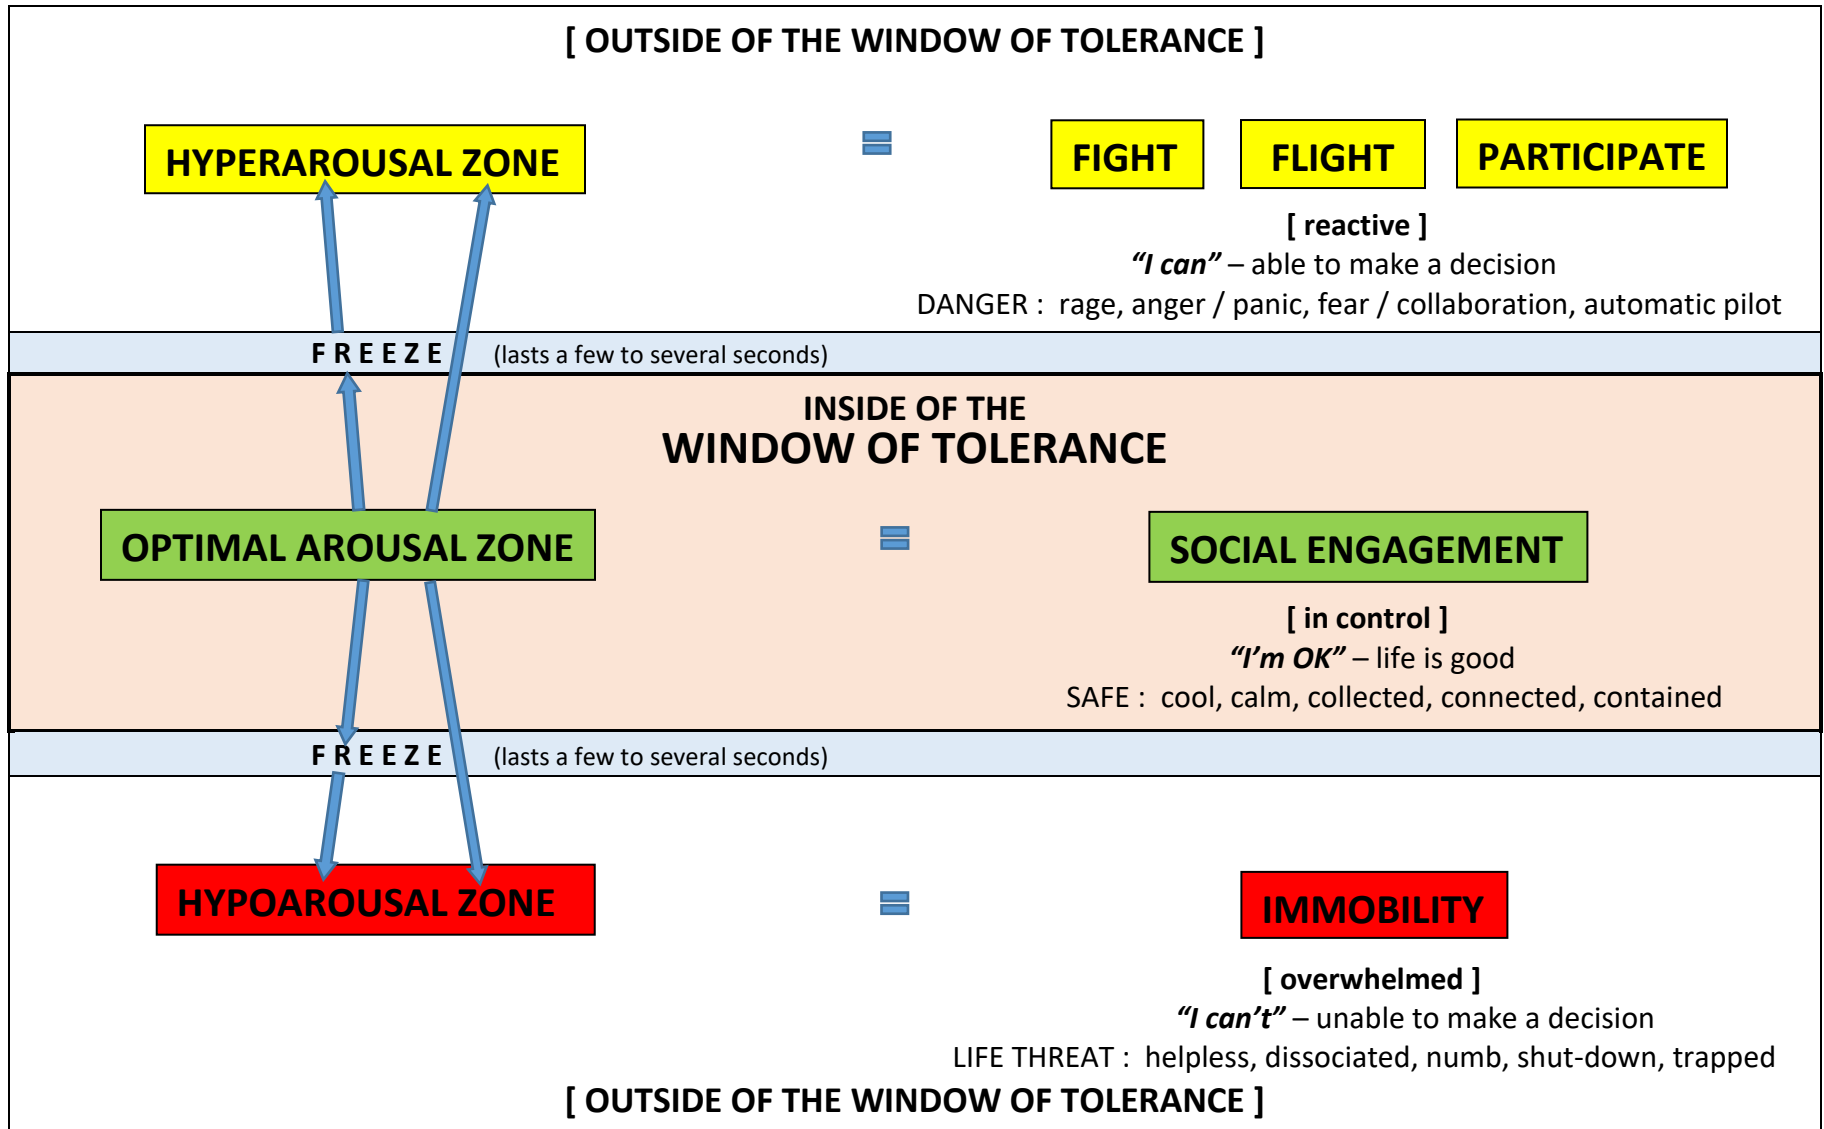

WINDOW OF TOLERANCE

Adaptation: Ashkan Rahmani, BSc, MSc, MSW & Luc Dumouchel, BPsy, MA, RP (2019)

Sources: Ogden, Minton & Pain (2006), pp. 27, 32; Corrigan, Fisher & Nutt (2010), p. 2